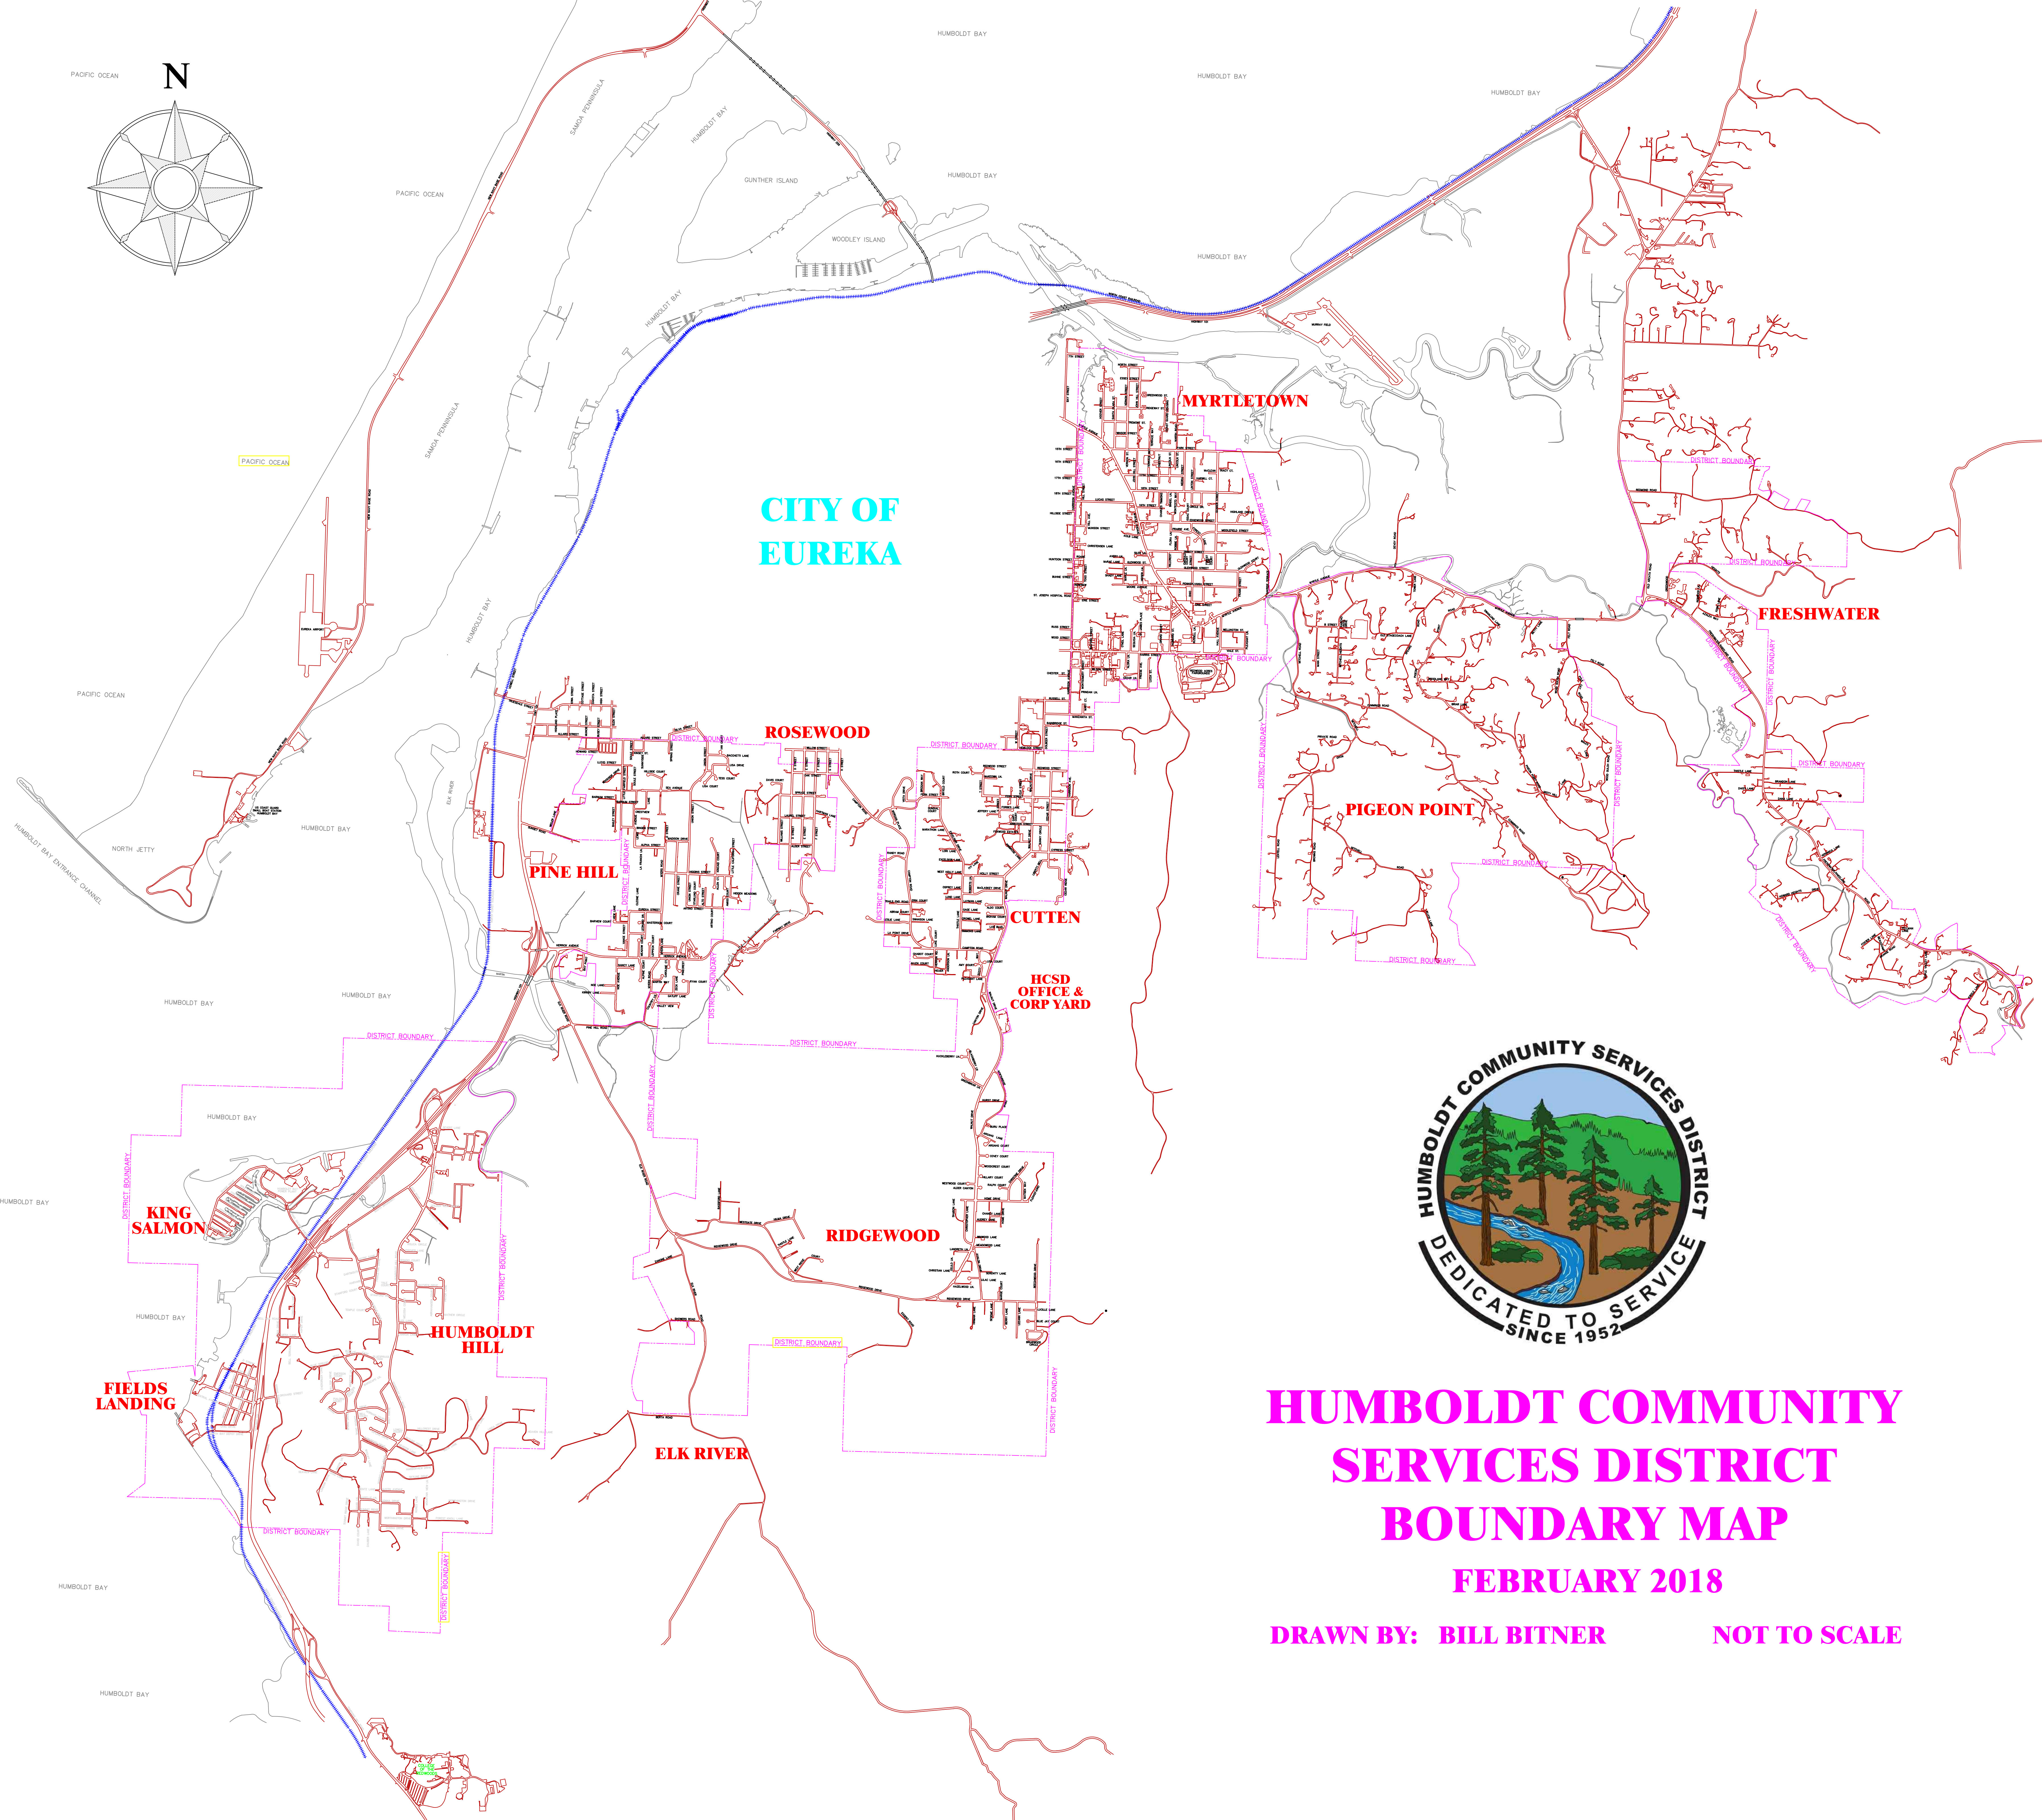

CITY OF EUREKA

HUMBOLDT COMMUNITY SERVICES DISTRICT BOUNDARY MAP

FEBRUARY 2018

DRAWN BY: BILL BITNER NOT TO SCALE